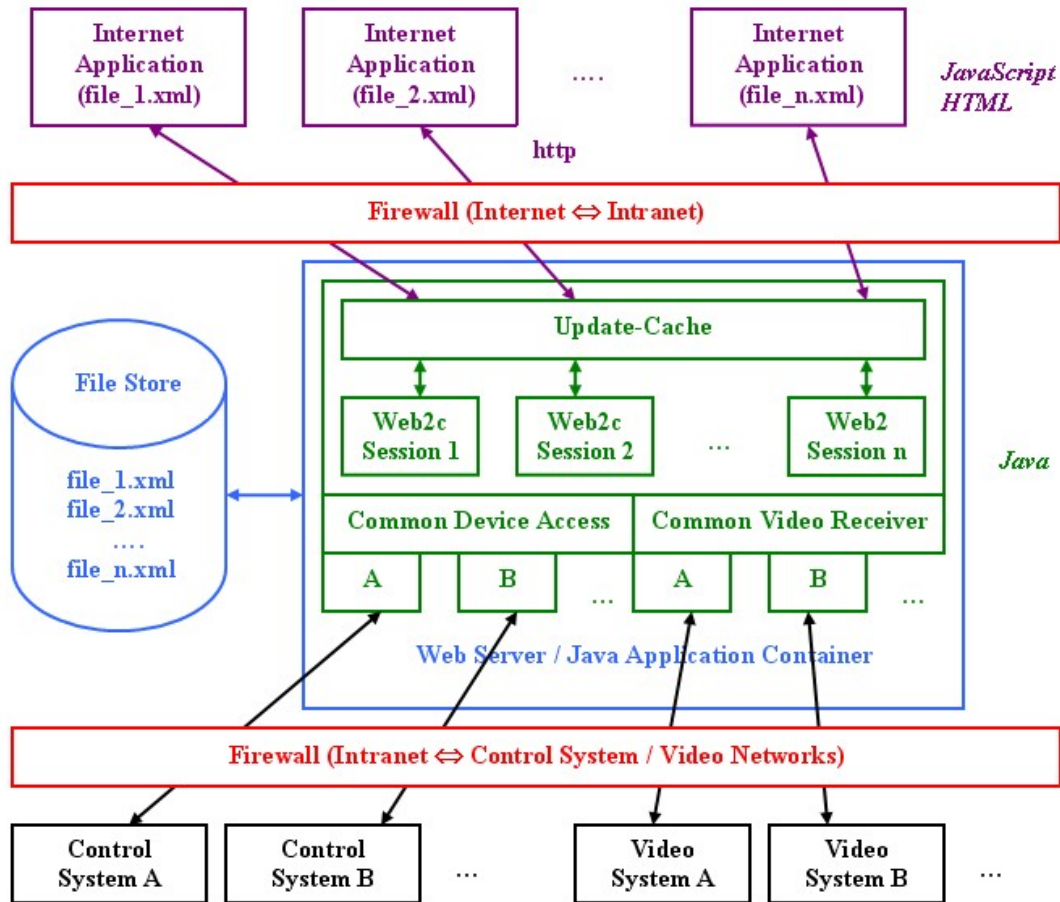

Web2cToolkit: Framework for Internet Control System Applications

R.Bacher
DESY / MCS

11.09.2009

Web2cToolkit

- **Web2c**
 - Acronym for **Web**-based **controls client**
 - Framework for internet control system applications
- **Features**
 - Browser-hosted, interactive, graphical
 - User-friendly look-and-feel, multi-language support
 - OS platform independent
 - Runs without additional specific software installation
 - Supports different user roles (layman, expert and supervisor)
 - Secure user authentication and authorization
 - Access allowed from everywhere if not explicitly restricted, no firewall constraints
 - Common device access (live and archived data) interface for various accelerator control systems
 - Common video receiver interface for various video transmitting standards

Web2cToolkit

- Dynamic web page:
 - runs in web browser
 - contains only HTML tags and JavaScript code snippets
 - asynchronous communication with web application server (Java servlet) via XMLHttpRequest / XMLHTTP method, no page re-load
- MD5-encrypted password transmission
- Control system interfaces:
 - TINE, DOOCS, TANGO (via DOOCS), EPICS (via DOOCS)
- Video receiver interfaces (protocol / format):
 - rtp / jpeg
 - TINE / jpeg
- Implemented tools:
 - synoptic display (Web2c)
 - graphical synoptic display editor (Web2cEditor)
 - archive viewer (Web2cArchiveViewer)

Web2cToolkit

Web2cToolkit

- **Synoptic Display (Web2c):**
 - Application layout and content described by configuration file (.xml)
 - Implemented widgets:
 - Web2cSection
 - Web2cEmbeddedPage
 - Web2cLabel
 - Web2cLabelList
 - Web2cValue
 - Web2cValueList
 - Web2cIndicator
 - Web2cIndicatorList
 - Web2cText
 - Web2cTextList
 - Web2cImage
 - Web2cAnimatedImage
 - Web2cButton
 - Web2cSlider
 - Web2cWheelSwitch
 - Web2cInput
 - Web2cTicker
 - Web2cTime
 - Web2cTrend
 - Web2cHisto
 - Web2cVideo
 - Web2cChat