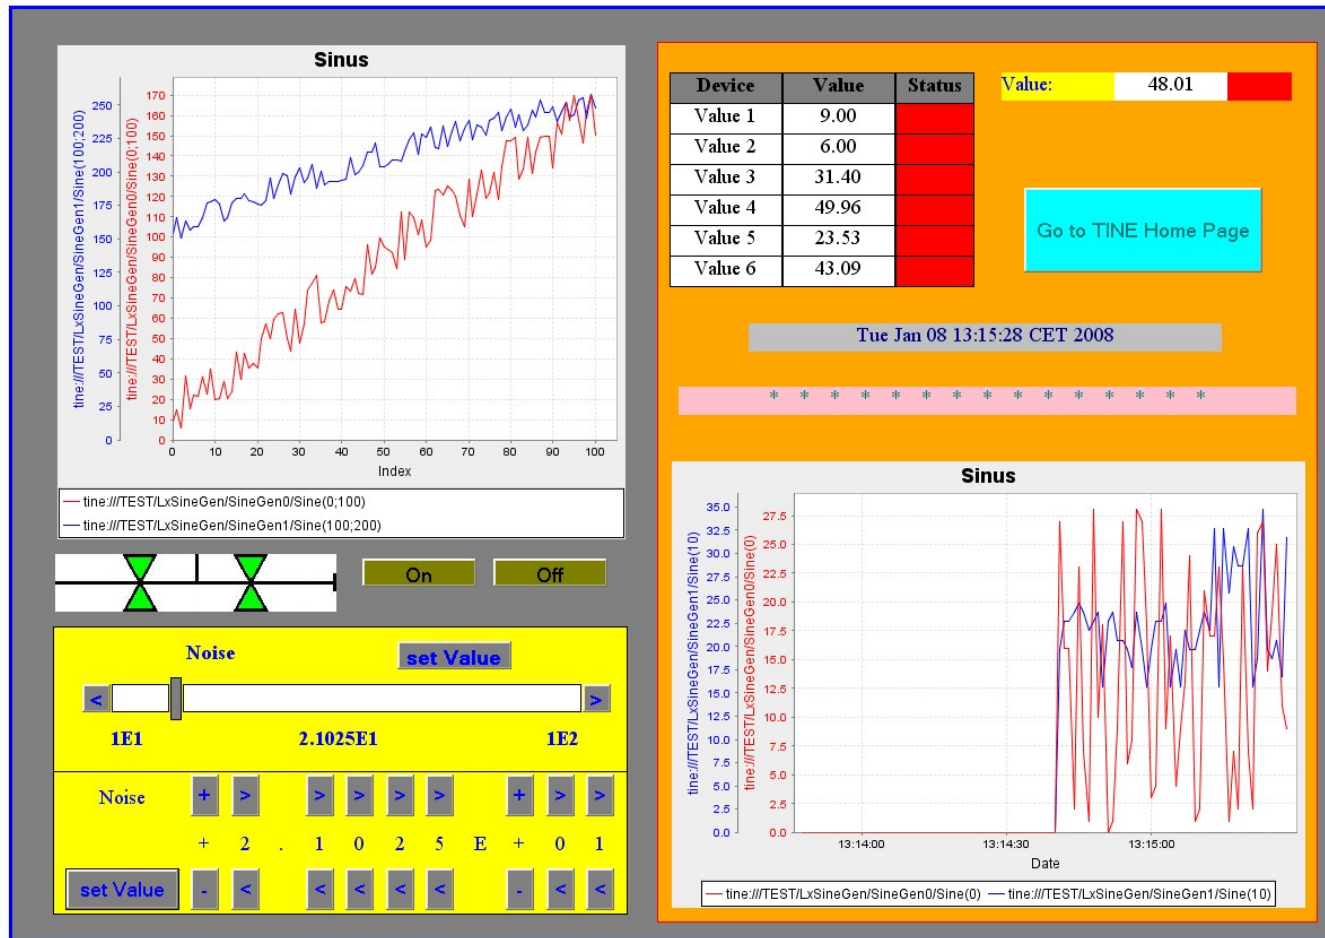

Web2cToolkit: Synoptic Display