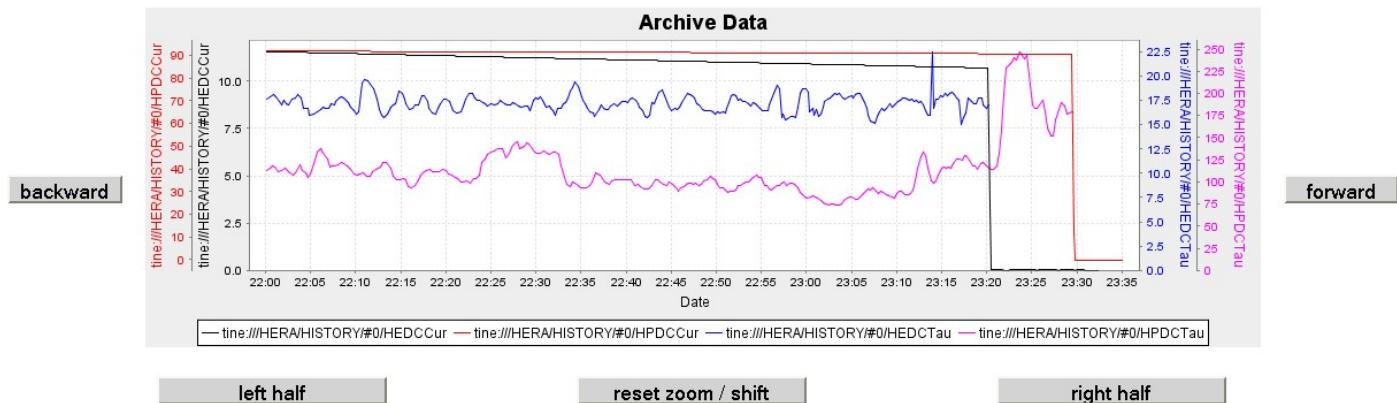

>>

HERA Electron Beam Current [mA]
HERA Proton Beam Current [mA]
HERA Electron Beam Lifetime [1/s]
HERA Proton Beam Lifetime [1/s]

clear selection

Predefined selection:

HERA Beam Current Overview
HERA Beam Lifetime Overview

>>

clear selection

Time Period Selection

Archive: Year Month Day Hour Minute

2007 06 30 23 59 from 2007-06-30 22:00:00 to 2007-06-30 23:59:00 clear selection

Live: last 12h >> clear selection

get data (plot) get data (table)